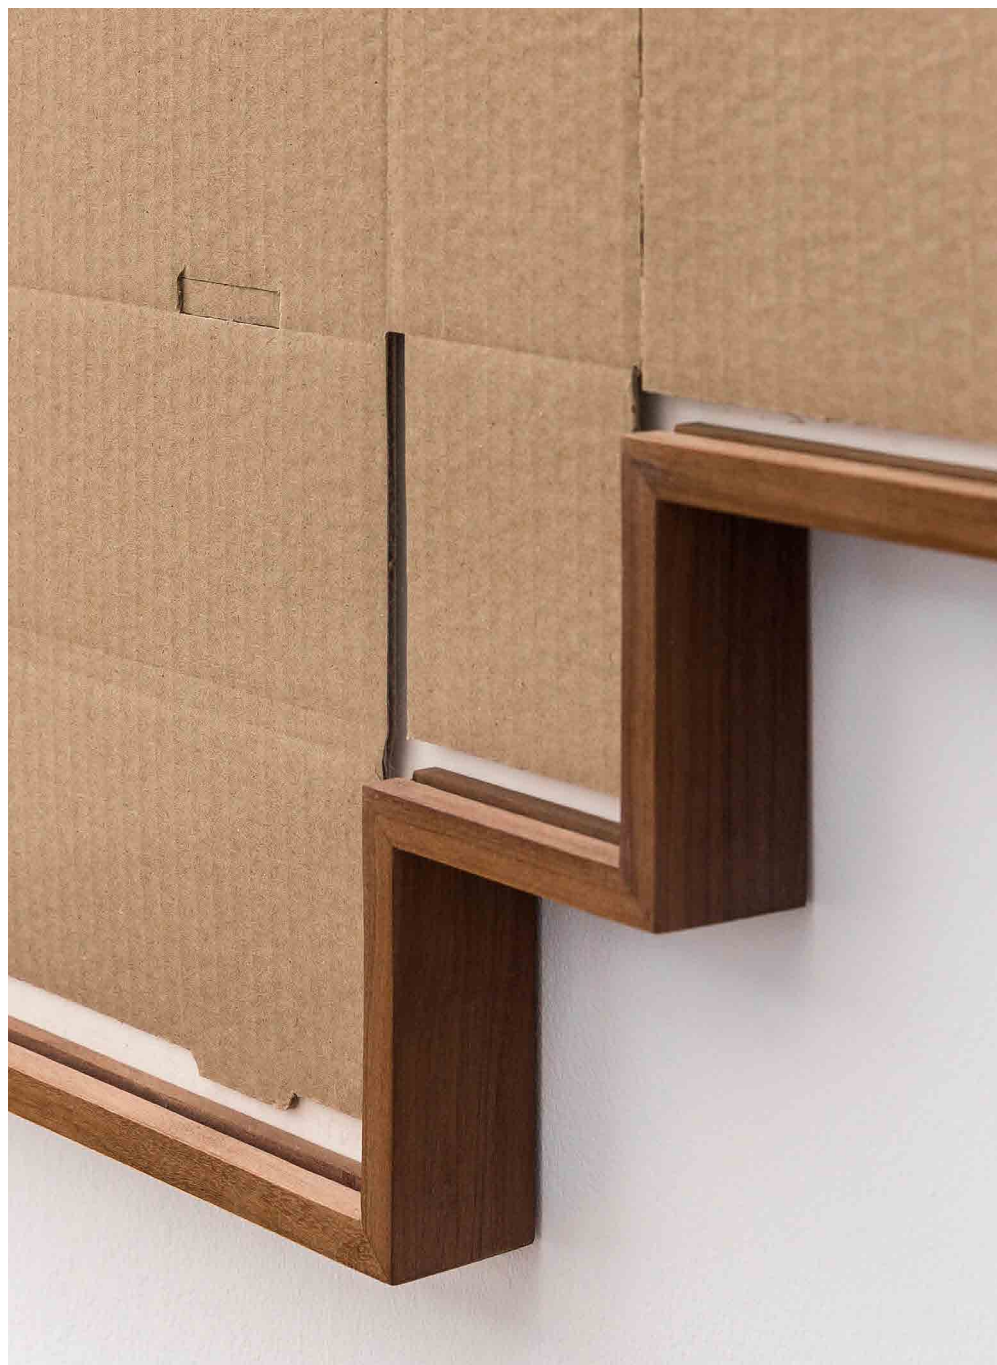

Modalidades de lo visible

Irma Álvarez-Laviada

V L
L A

S.T. (Detail), 2016
Protopaper and museum glass. 60 x 38 cm (each one)

S.T., 2016
Wood, industrial paint and polyethylene. 196.5 x 160 x 32.5 / 191.5 x 153.5 cm

S.T., 2016
2340 cardboard dies. 170 x 300 cm

S.T. (Detail), 2016
2340 cardboard dies. 170 x 300 cm

S.T. V (Modalidades de lo visible), 2016
Cardboard, adhesive tape, wood and glass. 169 x 127 cm

S.T. V (Modalidades de lo visible) (Detail), 2016
Cardboard, adhesive tape, wood and glass. 169 x 127 cm

S.T. VI (Modalidades de lo visible), 2016
Cardboard box, wood and methacrylate (Diptych). 57,6 x 65,5 cm each one

S.T. VI (Modalidades de lo visible) (Detail), 2016
Cardboard box, wood and methacrylate. 658 x 57,6 cm