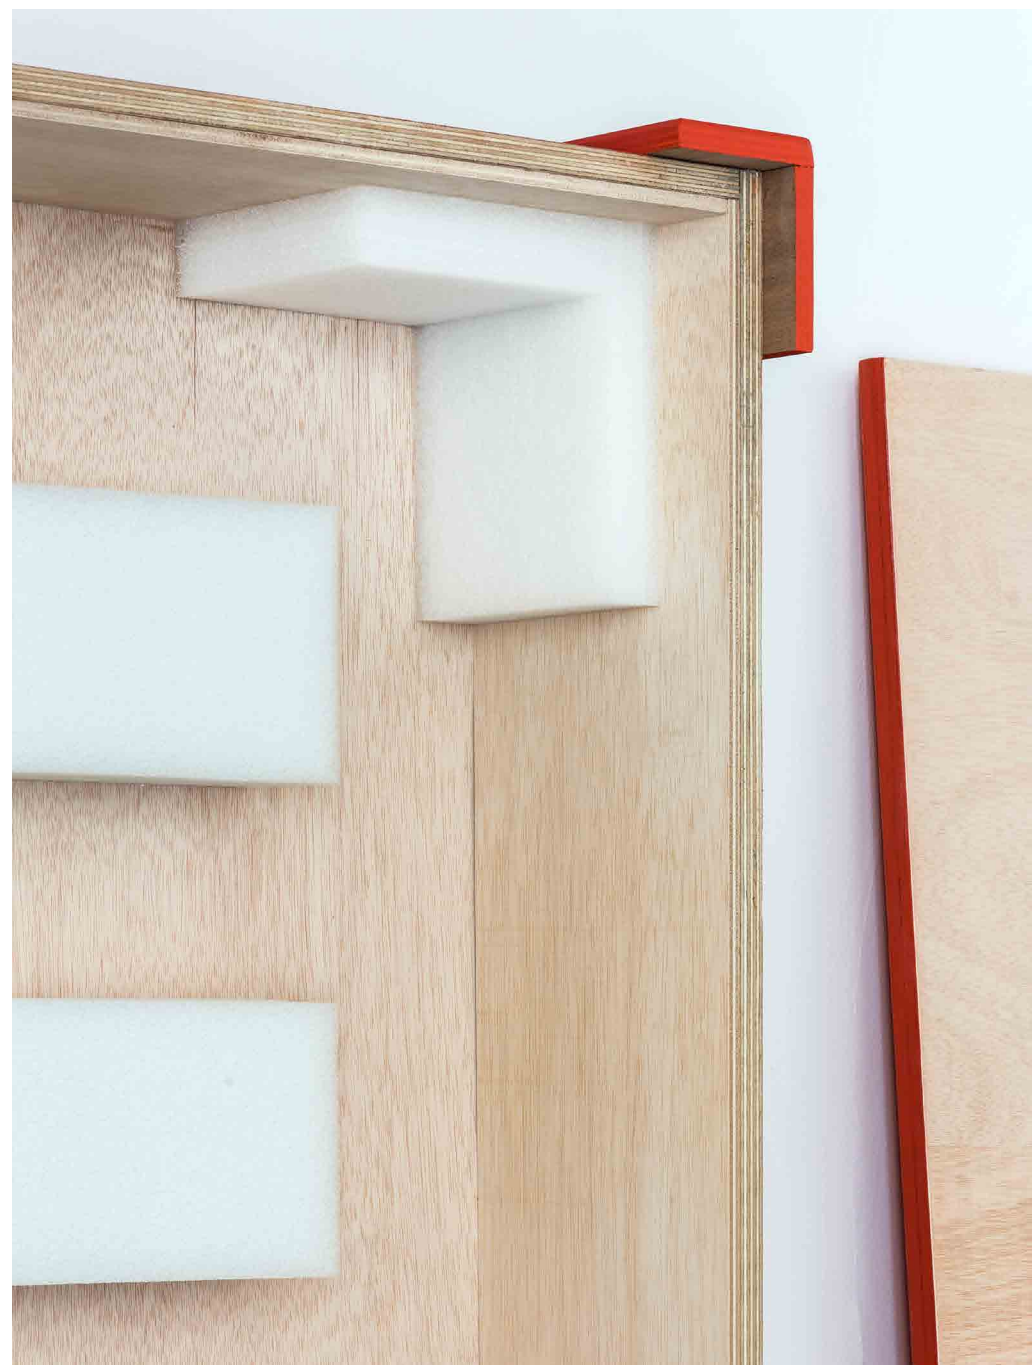

Modalidades de lo visible

Irma Álvarez-Laviada

V L
L A

S.T. (Detail), 2016
Protopaper and museum glass. 60 x 38 cm (each one)

S.T., 2016
Wood, industrial paint and polyethylene. 196.5 x 160 x 32.5 / 191.5 x 153.5 cm

S.T. (Detail), 2016
Wood, industrial paint and polyethylene.
196.5 x 160 x 32.5 / 191.5 x 153.5 cm

S.T., 2016
Millimeter cardboard, wood and glass. 208 x 212 cm (Diptych)

S.T. (Detail), 2016
Millimeter cardboard, wood and glass. 208 x 212 cm (Diptych)

S.T., 2016
2340 cardboard dies. 170 x 300 cm

S.T. (Detail), 2016
2340 cardboard dies. 170 x 300 cm

S.T. V (Modalidades de lo visible), 2016
Cardboard, adhesive tape, wood and glass. 169 x 127 cm

S.T. V (Modalidades de lo visible) (Detail), 2016
Cardboard, adhesive tape, wood and glass. 169 x 127 cm

S.T. VI (Modalidades de lo visible), 2016
Cardboard, adhesive tape, wood and glass. 658 x 57,6 cm

S.T. VI (Modalidades de lo visible) (Detail), 2016
Cardboard, adhesive tape, wood and glass. 658 x 57,6 cm