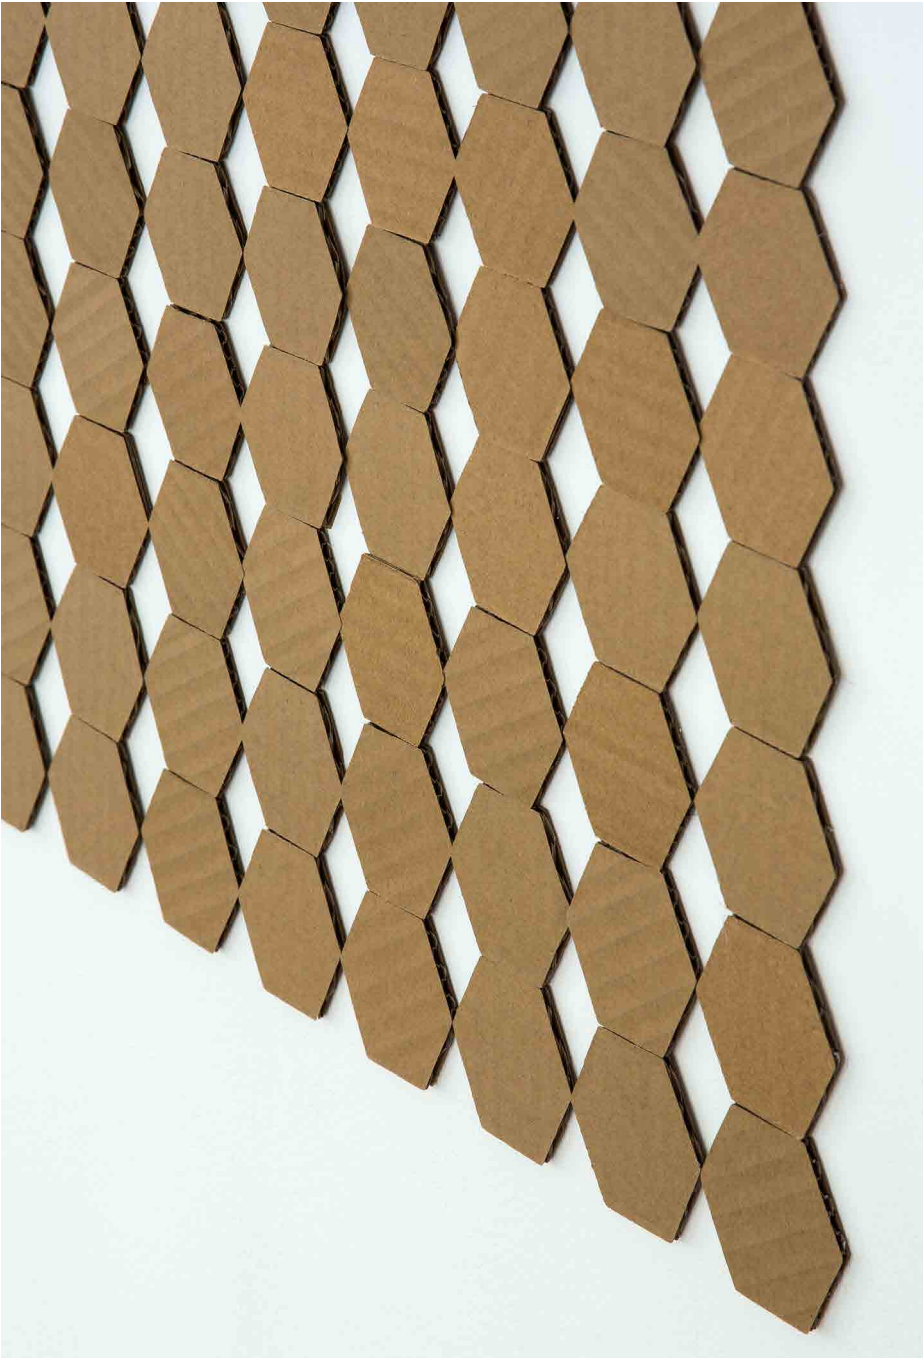

Modalidades de lo visible

Irma Álvarez-Laviada

V L
L A

S.T. (Detail), 2016
Protopaper and museum glass. 60 x 38 cm (each one)

S.T., 2016
Wood, industrial paint and polyethylene. 196.5 x 160 x 32.5 / 191.5 x 153.5 cm

S.T. (Detail), 2016
Wood, industrial paint and polyethylene.
196.5 x 160 x 32.5 / 191.5 x 153.5 cm

S.T., 2016
Millimeter cardboard, wood and glass. 208 x 212 cm (Diptych)

S.T. (Detail), 2016
Millimeter cardboard, wood and glass. 208 x 212 cm (Diptych)

S.T., 2016
2340 cardboard dies. 170 x 300 cm

S.T. (Detail), 2016
2340 cardboard dies. 170 x 300 cm

S.T. V (Modalidades de lo visible), 2016
Cardboard, adhesive tape, wood and glass. 169 x 127 cm

S.T. V (Modalidades de lo visible) (Detail), 2016
Cardboard, adhesive tape, wood and glass. 169 x 127 cm

S.T. VI (Modalidades de lo visible), 2016
Cardboard, adhesive tape, wood and glass. 658 x 57,6 cm

S.T. VI (Modalidades de lo visible) (Detail), 2016
Cardboard, adhesive tape, wood and glass. 658 x 57,6 cm