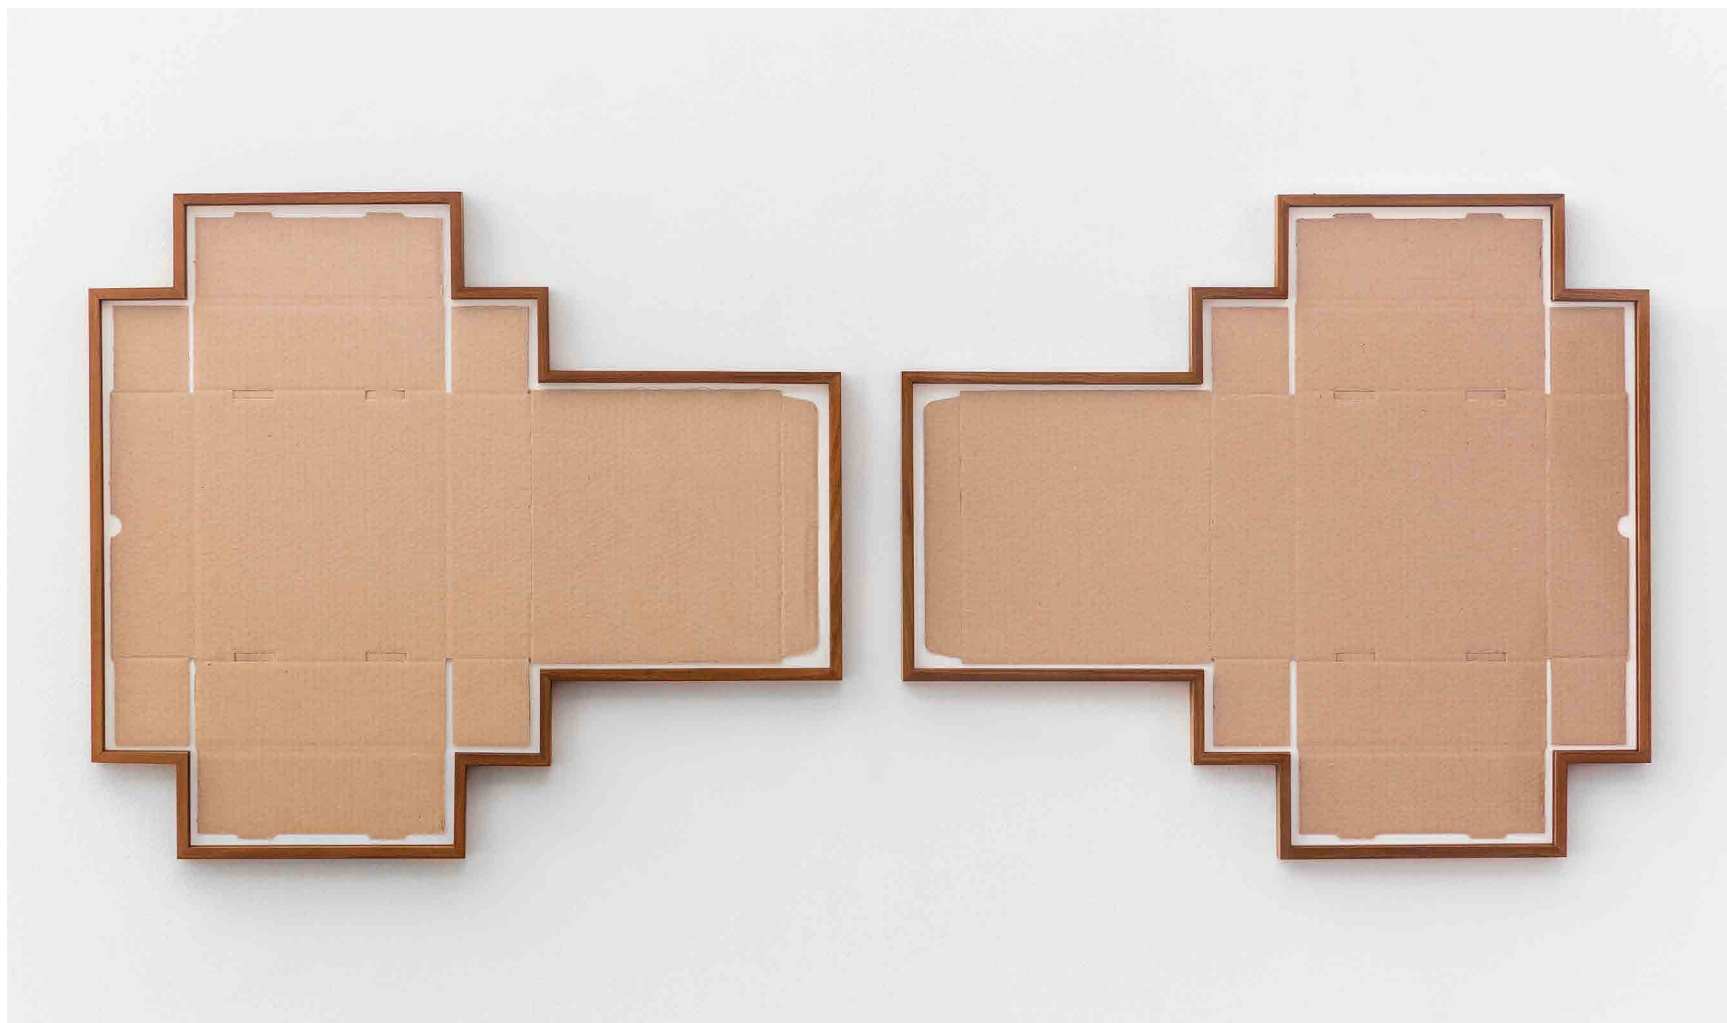

Modalidades de lo visible

Irma Álvarez-Laviada

V L
L A

S.T. (Detail), 2016
Protopaper and museum glass. 60 x 38 cm (each one)

S.T., 2016
Wood, industrial paint and polyethylene. 196.5 x 160 x 32.5 / 191.5 x 153.5 cm

S.T., 2016
2340 cardboard dies. 170 x 300 cm

S.T. (Detail), 2016
2340 cardboard dies. 170 x 300 cm

S.T. V (Modalidades de lo visible), 2016
Cardboard, adhesive tape, wood and glass. 169 x 127 cm

S.T. V (Modalidades de lo visible) (Detail), 2016
Cardboard, adhesive tape, wood and glass. 169 x 127 cm

S.T. VI (Modalidades de lo visible), 2016
Cardboard, adhesive tape, wood and glass. 658 x 57,6 cm

S.T. VI (Modalidades de lo visible) (Detail), 2016
Cardboard, adhesive tape, wood and glass. 658 x 57,6 cm