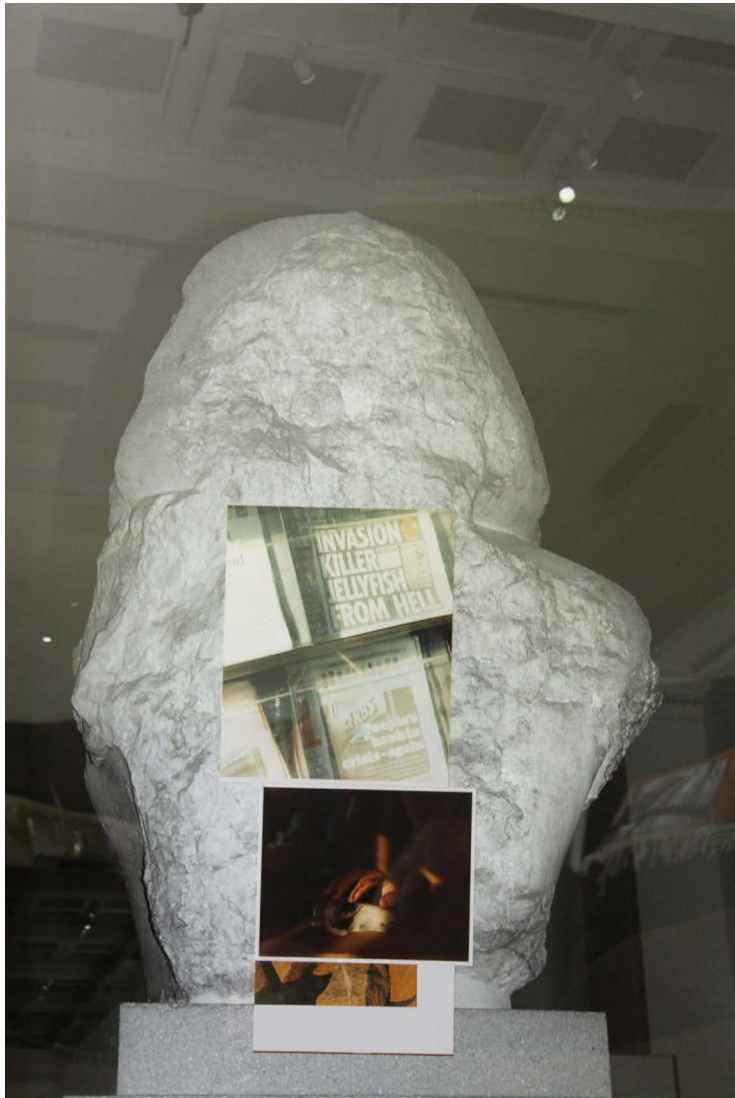

BOILER ROOM

Rosetta. Alberto Feijóo

V L
L A

Rosetta
Boiler Room. General view

Good to Know (Rosetta Series), 2016
Collage. Inkjet Fuji Crystal Archive print on Ildord Lustre RC. 120 x 83 cm (each one)

Políptico *An Island is a Part of Something Bigger* (Serie *Rosetta*), 2016
Collage. Inkjet Fuji Crystal Archive print on Ildord Lustre RC. 120 x 83 cm (each one)

Rosetta
Boiler Room. General view

An Island is a Part of Something Bigger (Serie Rosetta), 2016
Inkjet Fuji Crystal Archive print on Ildord Lustre RC. 120 x 83 cm

I am Here (Serie Rosetta), 2016
Inkjet Fuji Crystal Archive print on Ildord Lustre RC. 120 x 83 cm