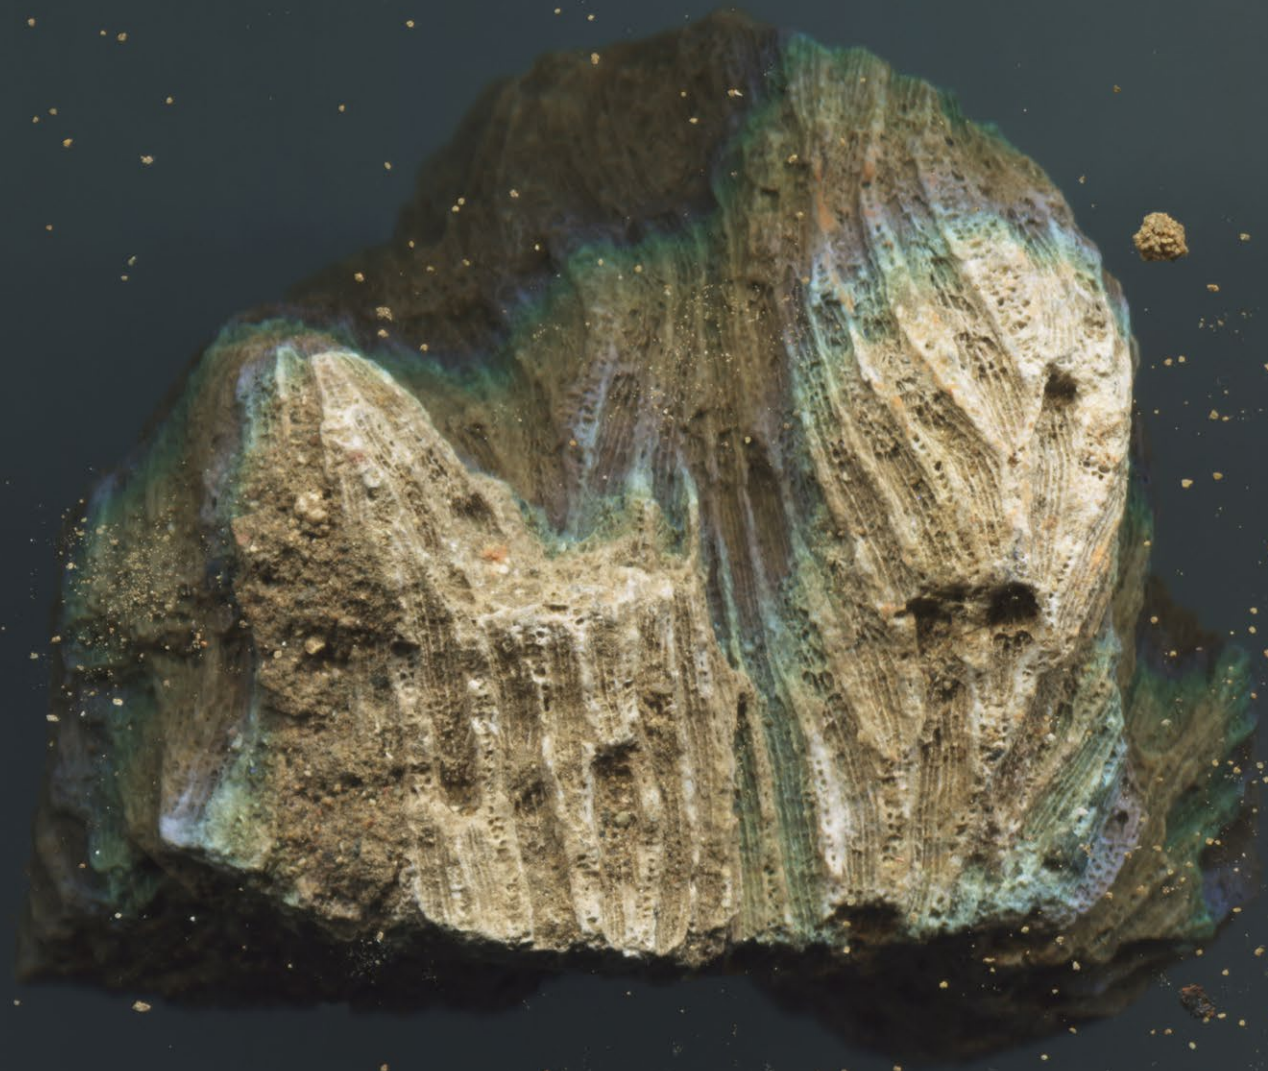

Unearth Tomorrow, 2021
Ultrachrome on Ilford Galerie Satin 260g photographic paper. 92 x 92 cm

Luis Adelantado
Valencia

Bonaire, 6
46003 VALENCIA. Spain
T: (+34) 963 510 179
info@luisadelantado.com
www.luisadelantado.com