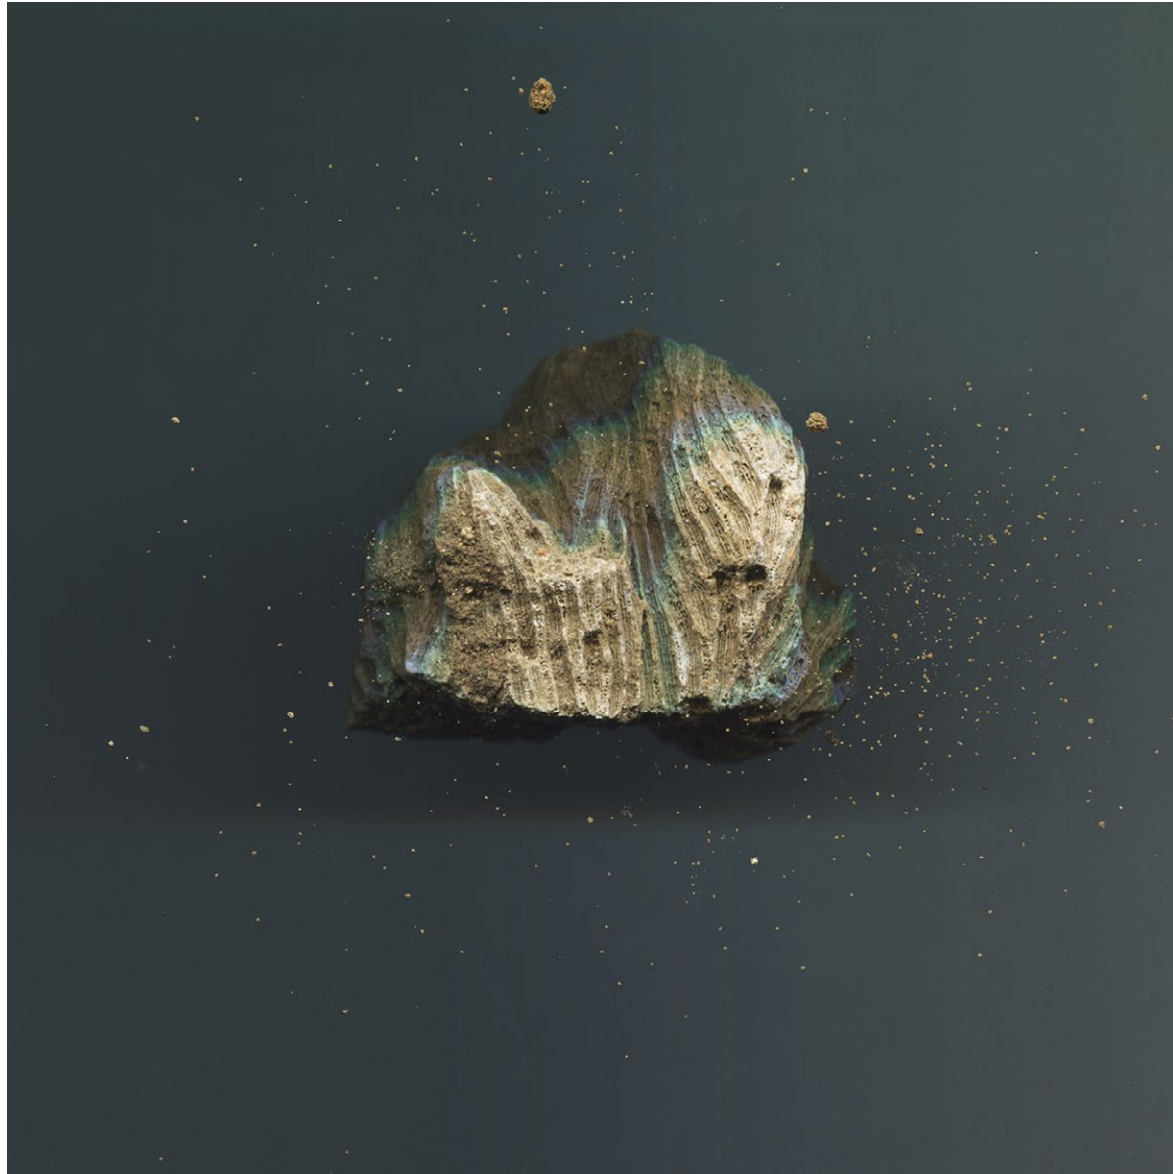

A Potential View in 1626, 2021

Ultrachrome on Ilford Galerie Satin 260 g photographic paper. 47 x 62 cm / Each one

Unearth Tomorrow, 2022
Room 2. General view

Unearth Tomorrow, 2021
Ultrachrome on Ilford Galerie Satin 260g photographic paper. 92 x 92 cm